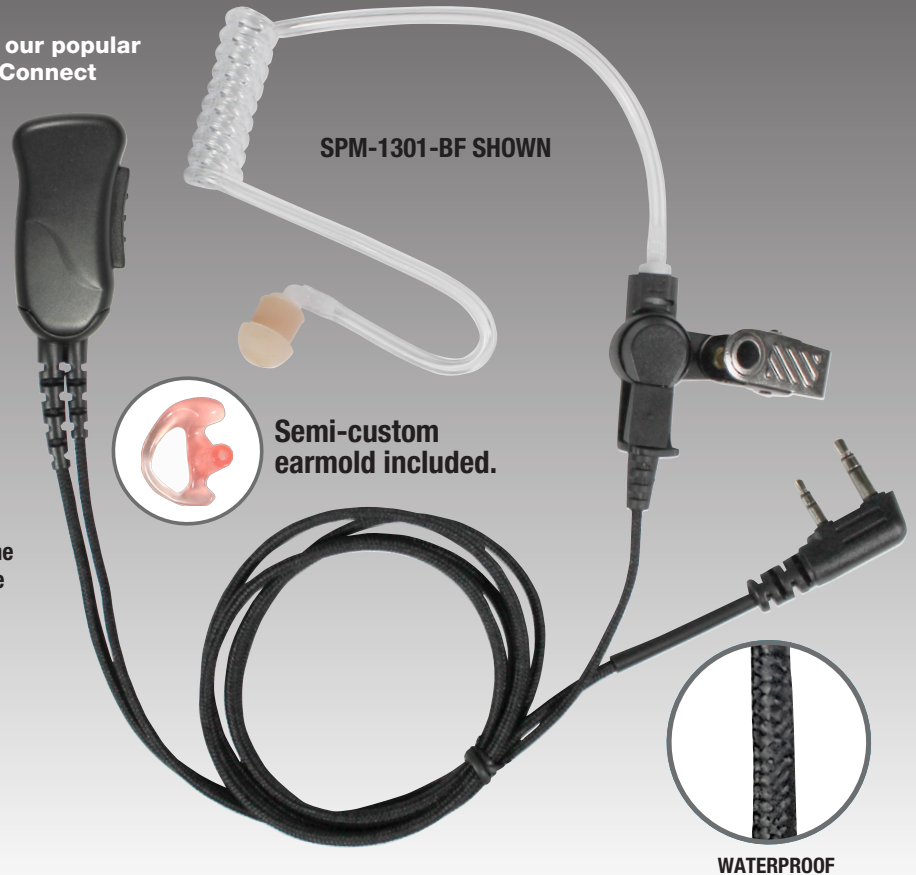

The new SPM-1300-BF series has all the features of our popular MIRAGE™ series, rugged, dual-PTT switches, Twist Connect clear tube, loud speaker, included semi-custom ear mold, but made with our new BF cable.

Now you have two choices! Traditional PU coiled cable or new Braided Fiber cable for exactly the same price.

ADVANTAGES OF BRAIDED FIBER CLOTH

- Soft / comfortable
- Resists tangling
- Non-reflective
- Waterproof
- Good for pulling and bending

MIRAGE™ SERIES FEATURES

- Rugged lapel mic with surveillance style acoustic tube earphone
- TWIST CONNECT acoustic tube assembly for easy maintenance and hygiene (multiple users)
- Heavy duty, stainless steel clip rotates 360 degrees for comfortable use
- Noise reduction microphone for superior audio quality
- Dual PTT switches for exceptional reliability
- Rugged polycarbonate PTT housing and speaker clip
- High output speaker is easy to replace when necessary
- Includes both soft earplug and semi-custom ear-mold